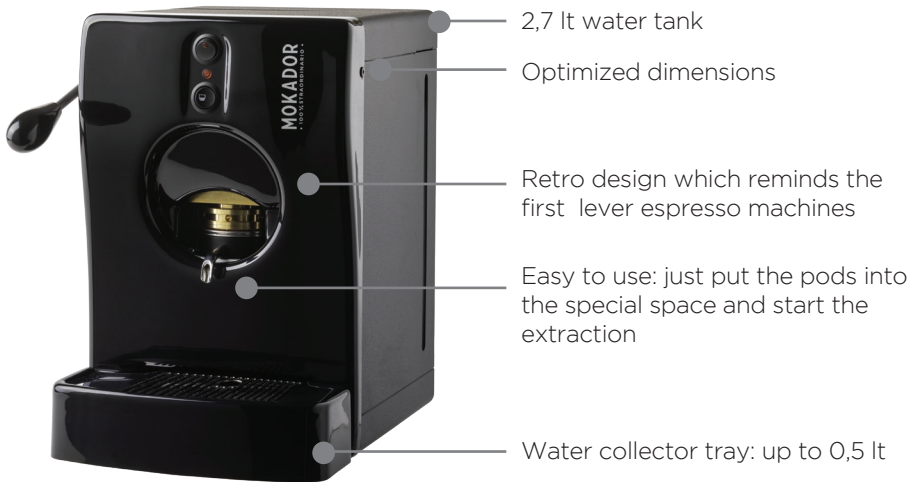

XELLE

XELLE is the pods machine with the group entirely made in brass, perfect for offices and meeting rooms. The machine is able to offer a large amount of perfect espresso, with a low maintenance for the final customer; Performances and dimensions have been optimized by Mokador research team as to satisfy a higher number in consumption demand. The use of an eco-friendly paper filter pod turns it into the ideal machine for all those people who would like to taste a quality coffee with a low environmental impact.

100% Made in Italy

Created to offer a perfect Italian espresso

Reliable and robust

Rapid heating of the distribution system